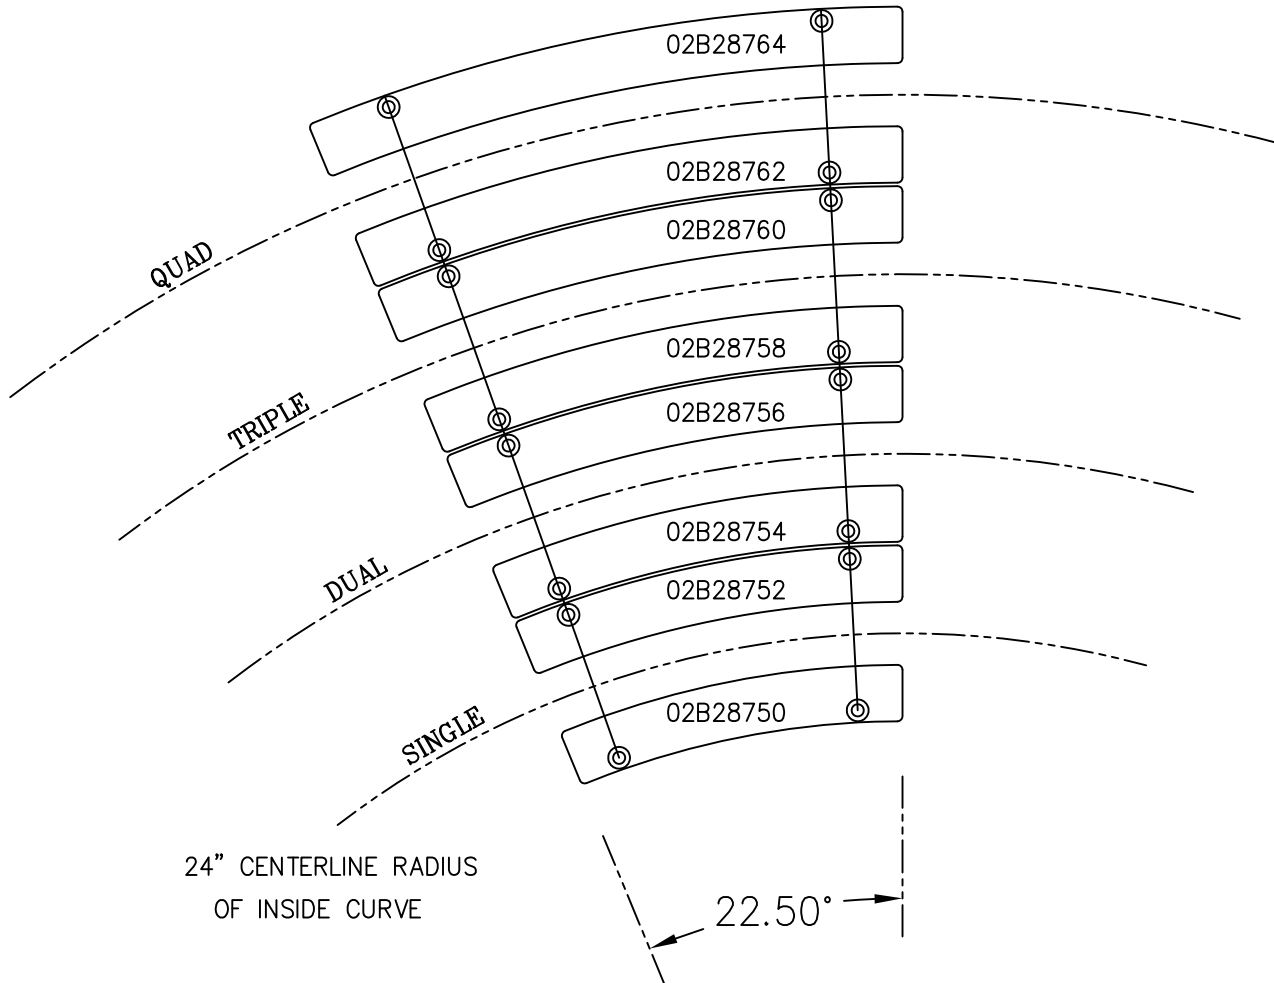

QUAD 4 1/2 880 OR 881 TAB CURVE WEARSTRIP ASSEMBLY CHART

PART NO.	DESCRIPTION	QTY. PER CURVE
02B28764	OUTSIDE CARRY & RETURN – QUAD 4 1/2"	8
02B28762	INSIDE CARRY & RETURN – QUAD 4 1/2"	8
02B28760	OUTSIDE CARRY & RETURN – TRIPLE 4 1/2"	8
02B28758	INSIDE CARRY & RETURN – TRIPLE 4 1/2"	8
02B28756	OUTSIDE CARRY & RETURN – DUAL 4 1/2"	8
02B28754	INSIDE CARRY & RETURN – DUAL 4 1/2"	8
02B28752	OUTSIDE CARRY & RETURN – 4 1/2"	8
02B28750	INSIDE CARRY & RETURN – 4 1/2"	8

24" CENTERLINE RADIUS
OF INSIDE CURVE

22.5°