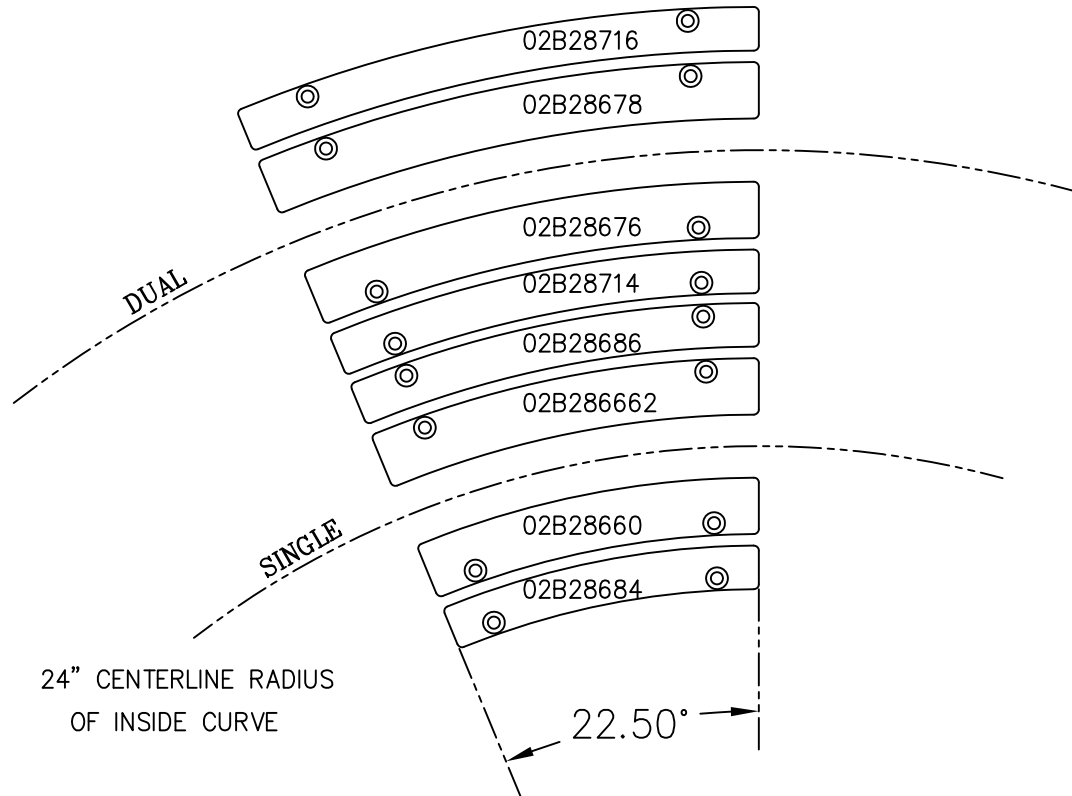

AVAILABLE FOR

4-1/2" OR 7-1/2" CHAIN WIDTH

AND

880/881/882 TAB OR BEVEL CHAIN

QUAD 4 1/2 881 BEVEL CURVE WEARSTRIP ASSEMBLY CHART

PART NO.	DESCRIPTION	QTY. PER CURVE
02B28464	QUAD 4 1/2" RETURN UHMW	2
02B28462	TRIPLE 4 1/2" RETURN UHMW	2
02B28460	DUAL 4 1/2" RETURN UHMW	2
02B28458	4 1/2" RETURN UHMW	2
02B28614	OUTSIDE BEVEL - QUAD 4 1/2"	4
02B28612	INSIDE BEVEL - QUAD 4 1/2"	8
02B28610	OUTSIDE BEVEL - TRIPLE 4 1/2"	4
02B28608	INSIDE BEVEL - TRIPLE 4 1/2"	8
02B28606	OUTSIDE BEVEL - DUAL 4 1/2"	4
02B28604	INSIDE BEVEL - DUAL 4 1/2"	8
02B28602	OUTSIDE BEVEL - 4 1/2"	4
02B28600	INSIDE BEVEL - 4 1/2"	8

PART NO.	DESCRIPTION	QTY. PER CURVE
02B28476	DUAL 7 1/2" RETURN UHMW	2
02B28474	7 1/2" RETURN UHMW	2
02B28716	OUTSIDE AUXILIARY-DUAL 7 1/2"	4
02B28618	OUTSIDE BEVEL - DUAL 7 1/2"	4
02B28616	INSIDE BEVEL - DUAL 7 1/2"	8
02B28714	INSIDE AUXILIARY-DUAL 7 1/2"	4
02B28686	OUTSIDE AUXILIARY - 7 1/2"	4
02B28602	OUTSIDE BEVEL - 7 1/2"	4
02B28600	INSIDE BEVEL - 7 1/2"	8
02B28684	INSIDE AUXILIARY - 7 1/2"	4

24" CENTERLINE RADIUS
OF INSIDE CURVE

22.5°

7620 EVERGREEN ST.
LIMA, NY 14485
(v) 585.624.7850 (f) 585.624.8015
1.888.NECONVEY (1.888.632.6683)
(e) conveyor@neind.com

DUAL 7 1/2 882 BEVEL CURVE WEARSTRIP ASSEMBLY CHART

DUAL 7 1/2 882 TAB CURVE WEARSTRIP ASSEMBLY CHART

PART NO.	DESCRIPTION	QTY. PER CURVE
02B28716	OUTSIDE AUX. CARRY - DUAL 7 1/2"	4
02B28740	OUTSIDE CARRY & RETURN - DUAL 7 1/2"	8
02B28738	INSIDE CARRY & RETURN - DUAL 7 1/2"	8
02B28714	INSIDE AUX. CARRY - DUAL 7 1/2"	4
02B28686	OUTSIDE AUX. CARRY - 7 1/2"	4
02B28722	OUTSIDE CARRY & RETURN- 7 1/2"	8
02B28720	INSIDE CARRY & RETURN- 7 1/2"	8
02B28684	INSIDE AUX. CARRY - 7 1/2"	4