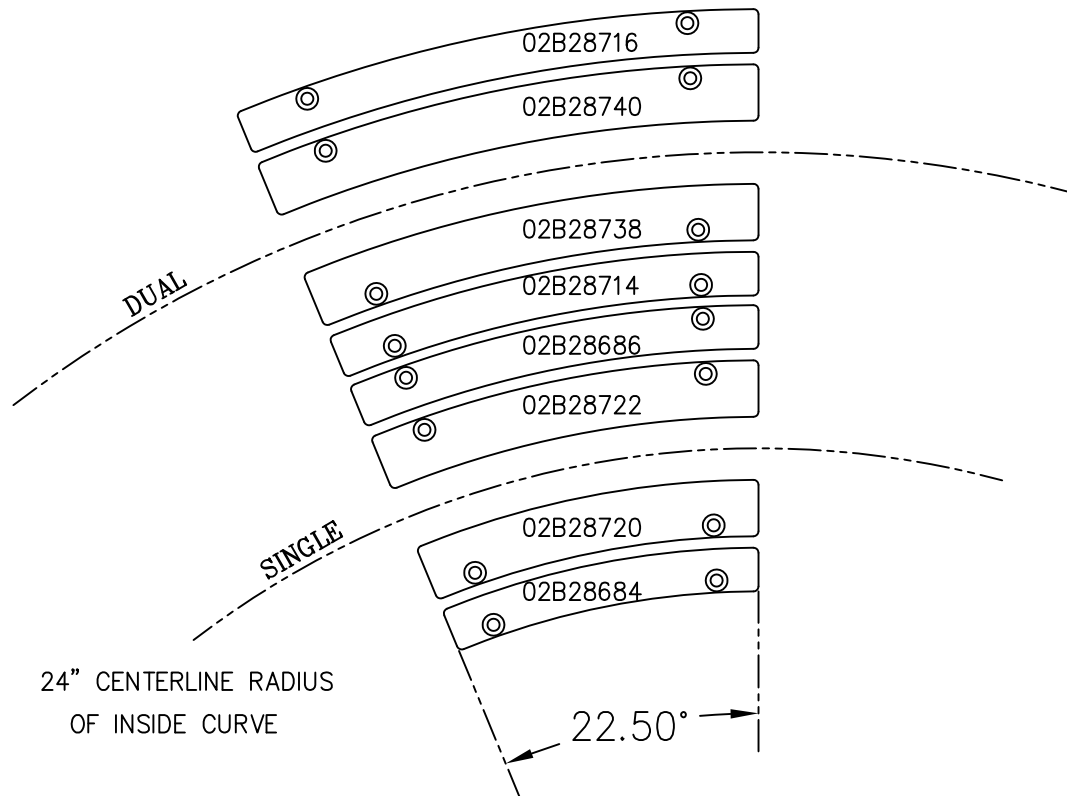

AVAILABLE FOR

4-1/2" OR 7-1/2" CHAIN WIDTH

AND

880/881/882 TAB OR BEVEL CHAIN

QUAD 4 1/2 881 BEVEL CURVE WEARSTRIP ASSEMBLY CHART

PART NO.	DESCRIPTION	QTY. PER CURVE
02B28464	QUAD 4 1/2" RETURN UHMW	2
02B28462	TRIPLE 4 1/2" RETURN UHMW	2
02B28460	DUAL 4 1/2" RETURN UHMW	2
02B28458	4 1/2" RETURN UHMW	2
02B28614	OUTSIDE BEVEL - QUAD 4 1/2"	4
02B28612	INSIDE BEVEL - QUAD 4 1/2"	8
02B28610	OUTSIDE BEVEL - TRIPLE 4 1/2"	4
02B28608	INSIDE BEVEL - TRIPLE 4 1/2"	8
02B28606	OUTSIDE BEVEL - DUAL 4 1/2"	4
02B28604	INSIDE BEVEL - DUAL 4 1/2"	8
02B28602	OUTSIDE BEVEL - 4 1/2"	4
02B28600	INSIDE BEVEL - 4 1/2"	8

PART NO.	DESCRIPTION	QTY. PER CURVE
02B28476	DUAL 7 1/2" RETURN UHMW	2
02B28474	7 1/2" RETURN UHMW	2
02B28716	OUTSIDE AUXILIARY-DUAL 7 1/2"	4
02B28618	OUTSIDE BEVEL - DUAL 7 1/2"	4
02B28616	INSIDE BEVEL - DUAL 7 1/2"	8
02B28714	INSIDE AUXILIARY-DUAL 7 1/2"	4
02B28686	OUTSIDE AUXILIARY - 7 1/2"	4
02B28602	OUTSIDE BEVEL - 7 1/2"	4
02B28600	INSIDE BEVEL - 7 1/2"	8
02B28684	INSIDE AUXILIARY - 7 1/2"	4

24" CENTERLINE RADIUS
OF INSIDE CURVE

22.5°

7620 EVERGREEN ST.
LIMA, NY 14485
(v) 585.624.7850 (f) 585.624.8015
1.888.NECONVEY (1.888.632.6683)
(e) conveyor@neind.com

DUAL 7 1/2 882 BEVEL CURVE WEARSTRIP ASSEMBLY CHART

DUAL 7 1/2 882 TAB CURVE WEARSTRIP ASSEMBLY CHART

PART NO.	DESCRIPTION	QTY. PER CURVE
02B28716	OUTSIDE AUX. CARRY - DUAL 7 1/2"	4
02B28740	OUTSIDE CARRY & RETURN - DUAL 7 1/2"	8
02B28738	INSIDE CARRY & RETURN - DUAL 7 1/2"	8
02B28714	INSIDE AUX. CARRY - DUAL 7 1/2"	4
02B28686	OUTSIDE AUX. CARRY - 7 1/2"	4
02B28722	OUTSIDE CARRY & RETURN- 7 1/2"	8
02B28720	INSIDE CARRY & RETURN- 7 1/2"	8
02B28684	INSIDE AUX. CARRY - 7 1/2"	4