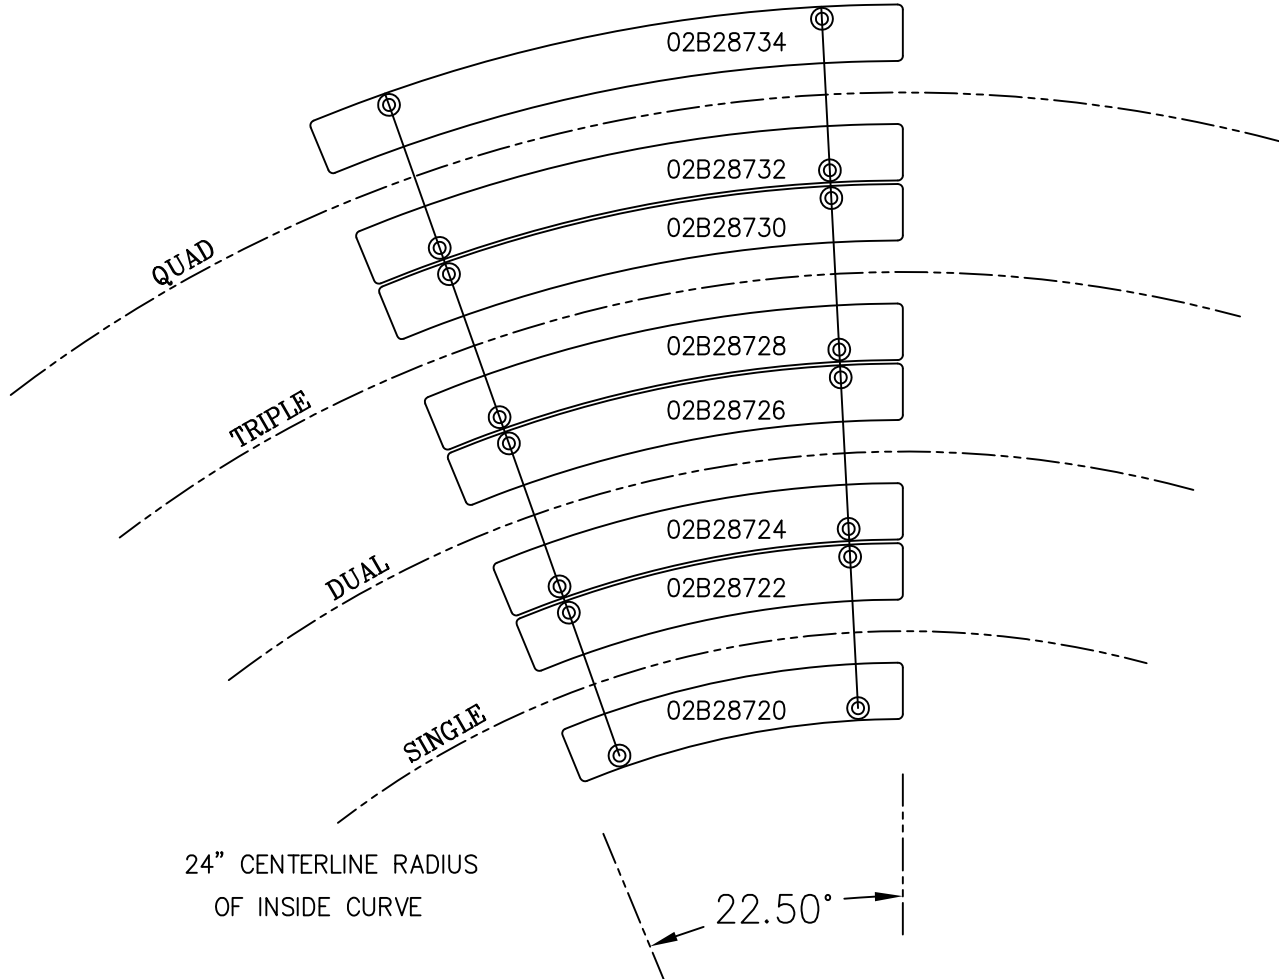

QUAD 4 1/2 882 TAB CURVE WEARSTRIP ASSEMBLY CHART

PART NO.	DESCRIPTION	QTY. PER CURVE
02B28734	OUTSIDE CARRY & RETURN – QUAD 4 1/2"	8
02B28732	INSIDE CARRY & RETURN – QUAD 4 1/2"	8
02B28730	OUTSIDE CARRY & RETURN – TRIPLE 4 1/2"	8
02B28728	INSIDE CARRY & RETURN – TRIPLE 4 1/2"	8
02B28726	OUTSIDE CARRY & RETURN – DUAL 4 1/2"	8
02B28724	INSIDE CARRY & RETURN – DUAL 4 1/2"	8
02B28722	OUTSIDE CARRY & RETURN – 4 1/2"	8
02B28720	INSIDE CARRY & RETURN – 4 1/2"	8

24" CENTERLINE RADIUS
OF INSIDE CURVE

22.5°