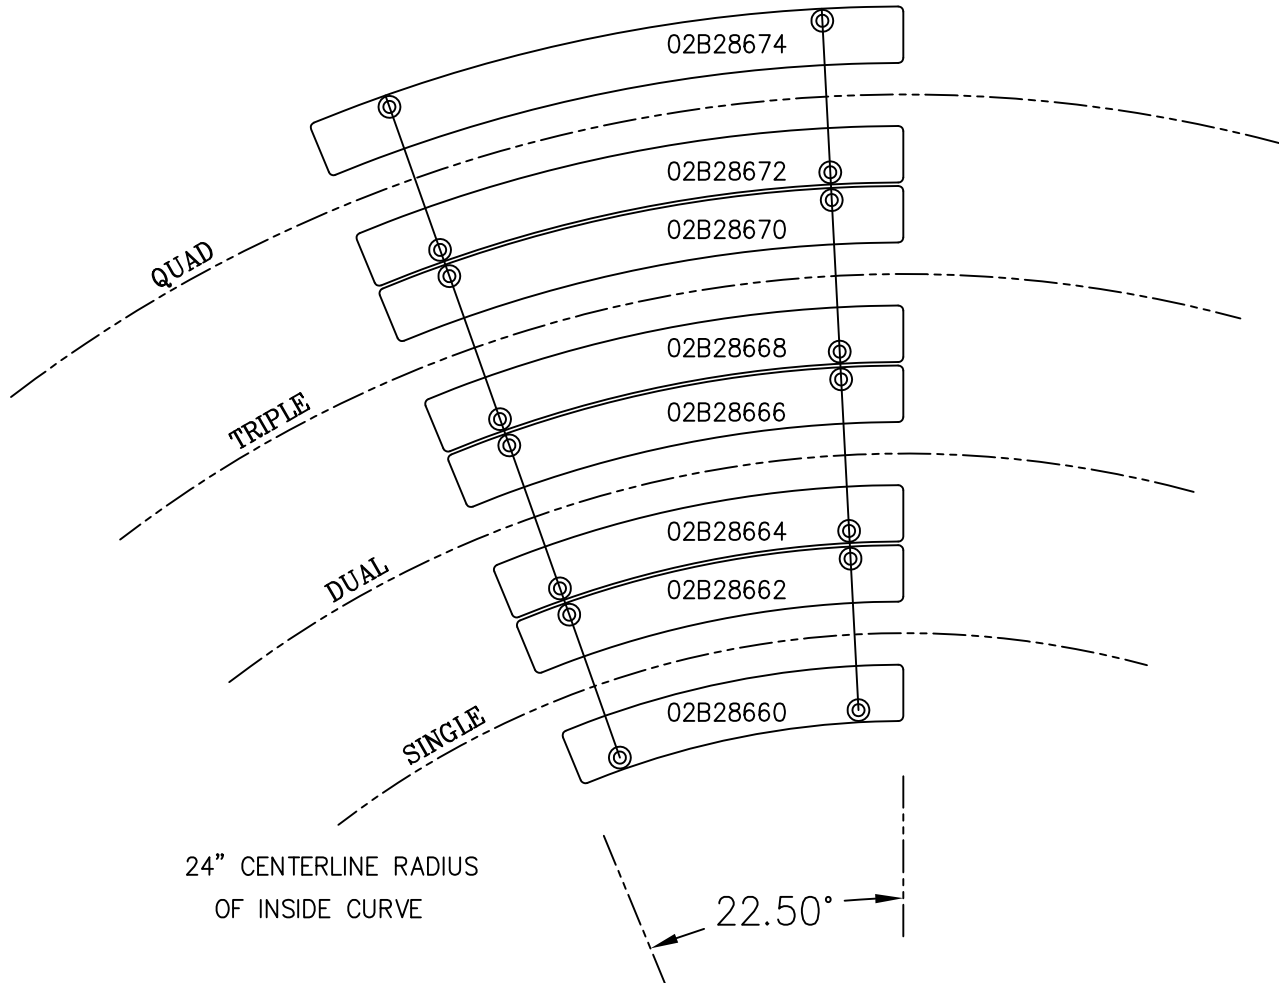

QUAD 4 1/2 882 BEVEL CURVE WEARSTRIP ASSEMBLY CHART

PART NO.	DESCRIPTION	QTY. PER CURVE
02B28464	QUAD 4 1/2" RETURN UHMW	2
02B28462	TRIPLE 4 1/2" RETURN UHMW	2
02B28460	DUAL 4 1/2" RETURN UHMW	2
02B28458	4 1/2" RETURN UHMW	2
02B28674	OUTSIDE BEVEL - QUAD 4 1/2"	4
02B28672	INSIDE BEVEL - QUAD 4 1/2"	8
02B28670	OUTSIDE BEVEL - TRIPLE 4 1/2"	4
02B28668	INSIDE BEVEL - TRIPLE 4 1/2"	8
02B28666	OUTSIDE BEVEL - DUAL 4 1/2"	4
02B28664	INSIDE BEVEL - DUAL 4 1/2"	8
02B28662	OUTSIDE BEVEL - 4 1/2"	4
02B28660	INSIDE BEVEL - 4 1/2"	8

24" CENTERLINE RADIUS
OF INSIDE CURVE

22.5°