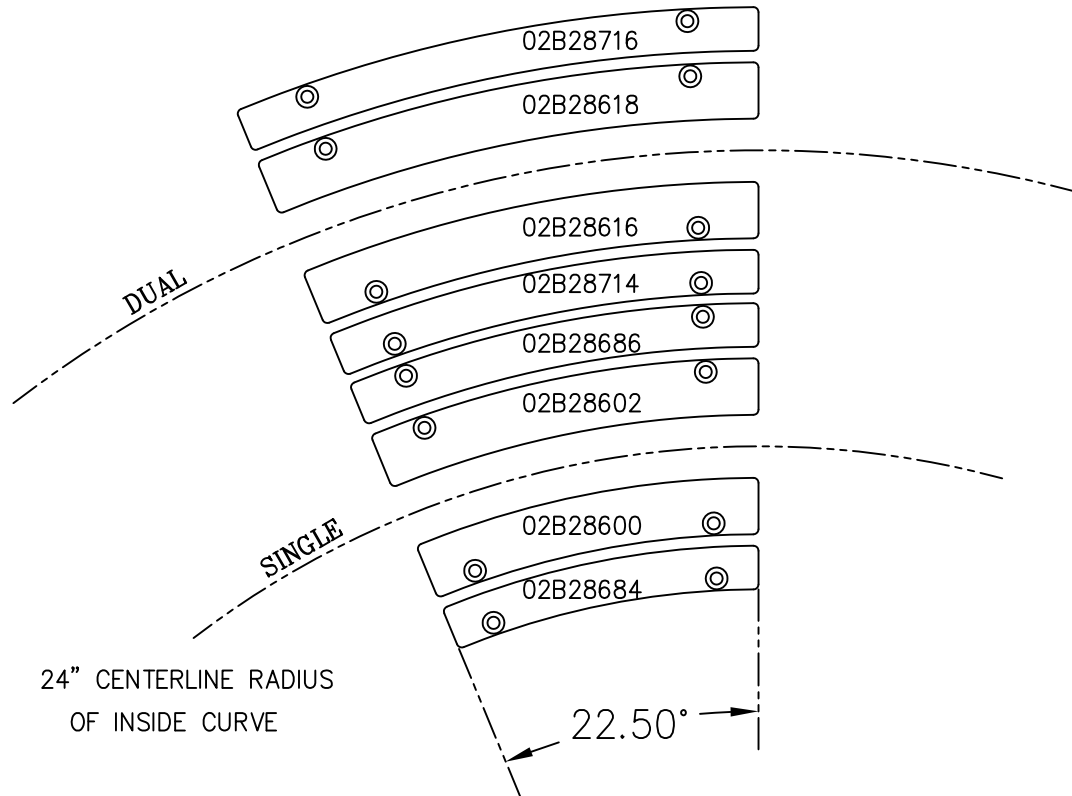

AVAILABLE FOR

4-1/2" OR 7-1/2" CHAIN WIDTH

AND

880/881/882 TAB OR BEVEL CHAIN

QUAD 4 1/2 881 BEVEL CURVE WEARSTRIP ASSEMBLY CHART

PART NO.	DESCRIPTION	QTY. PER CURVE
02B28464	QUAD 4 1/2" RETURN UHMW	2
02B28462	TRIPLE 4 1/2" RETURN UHMW	2
02B28460	DUAL 4 1/2" RETURN UHMW	2
02B28458	4 1/2" RETURN UHMW	2
02B28614	OUTSIDE BEVEL - QUAD 4 1/2"	4
02B28612	INSIDE BEVEL - QUAD 4 1/2"	8
02B28610	OUTSIDE BEVEL - TRIPLE 4 1/2"	4
02B28608	INSIDE BEVEL - TRIPLE 4 1/2"	8
02B28606	OUTSIDE BEVEL - DUAL 4 1/2"	4
02B28604	INSIDE BEVEL - DUAL 4 1/2"	8
02B28602	OUTSIDE BEVEL - 4 1/2"	4
02B28600	INSIDE BEVEL - 4 1/2"	8

PART NO.	DESCRIPTION	QTY. PER CURVE
02B28734	OUTSIDE CARRY & RETURN – QUAD 4 1/2"	8
02B28732	INSIDE CARRY & RETURN – QUAD 4 1/2"	8
02B28730	OUTSIDE CARRY & RETURN – TRIPLE 4 1/2"	8
02B28728	INSIDE CARRY & RETURN – TRIPLE 4 1/2"	8
02B28726	OUTSIDE CARRY & RETURN – DUAL 4 1/2"	8
02B28724	INSIDE CARRY & RETURN – DUAL 4 1/2"	8
02B28722	OUTSIDE CARRY & RETURN – 4 1/2"	8
02B28720	INSIDE CARRY & RETURN – 4 1/2"	8

24" CENTERLINE RADIUS
OF INSIDE CURVE

22.5°

7620 EVERGREEN ST.
LIMA, NY 14485
(v) 585.624.7850 (f) 585.624.8015
1.888.NECONVEY (1.888.632.6683)
(e) conveyor@neind.com

DUAL 7 1/2 881 BEVEL CURVE WEARSTRIP ASSEMBLY CHART

DUAL 7 1/2 882 TAB CURVE WEARSTRIP ASSEMBLY CHART

PART NO.	DESCRIPTION	QTY. PER CURVE
02B28716	OUTSIDE AUX. CARRY - DUAL 7 1/2"	4
02B28740	OUTSIDE CARRY & RETURN - DUAL 7 1/2"	8
02B28738	INSIDE CARRY & RETURN - DUAL 7 1/2"	8
02B28714	INSIDE AUX. CARRY - DUAL 7 1/2"	4
02B28686	OUTSIDE AUX. CARRY - 7 1/2"	4
02B28722	OUTSIDE CARRY & RETURN- 7 1/2"	8
02B28720	INSIDE CARRY & RETURN- 7 1/2"	8
02B28684	INSIDE AUX. CARRY - 7 1/2"	4