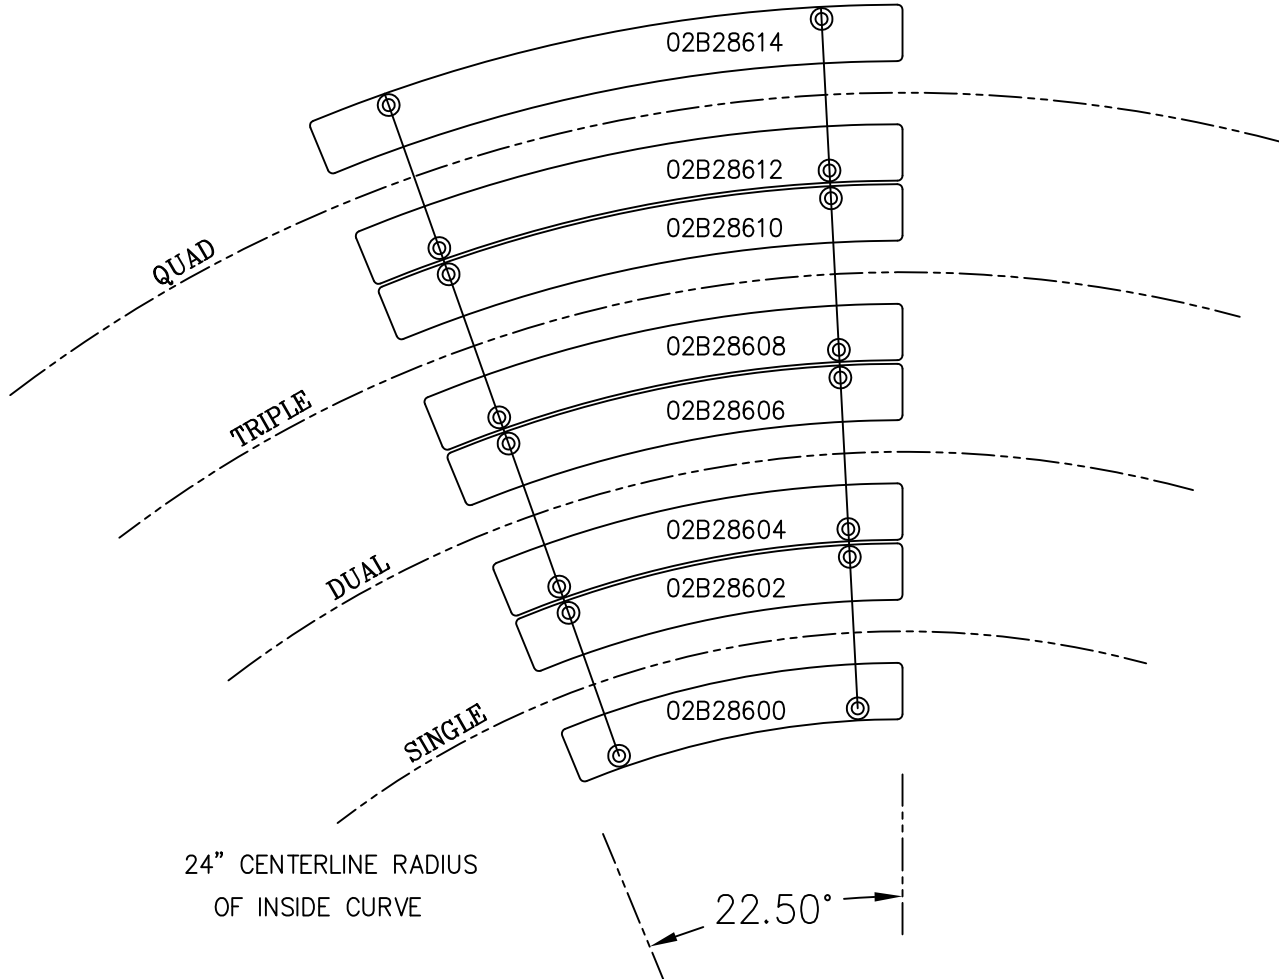

NCI PART #	CURVE GUIDE RAIL DESCRIPTION	UNIT	
02B01501	4 1/2" INSIDE CURVE GUIDE RAIL	EACH	
02B01502	4 1/2" OUTSIDE CURVE GUIDE RAIL	EACH	
02B01503	DUAL 4 1/2" OUTSIDE CURVE GUIDE RAIL	EACH	
02B01504	TRIPLE 4 1/2" OUTSIDE CURVE GUIDE RAIL	EACH	
02B01505	QUAD 4 1/2" OUTSIDE CURVE GUIDE RAIL	EACH	
02B01591	7 1/2" INSIDE CURVE GUIDE RAIL	EACH	
02B01592	7 1/2" OUTSIDE CURVE GUIDE RAIL	EACH	
02B01593	DUAL 7 1/2" OUTSIDE CURVE GUIDE RAIL	EACH	

AVAILABLE FOR

4-1/2" OR 7-1/2" CHAIN WIDTH

AND

880/881/882 TAB OR BEVEL CHAIN

QUAD 4 1/2 881 BEVEL CURVE WEARSTRIP ASSEMBLY CHART

PART NO.	DESCRIPTION	QTY. PER CURVE
02B28464	QUAD 4 1/2" RETURN UHMW	2
02B28462	TRIPLE 4 1/2" RETURN UHMW	2
02B28460	DUAL 4 1/2" RETURN UHMW	2
02B28458	4 1/2" RETURN UHMW	2
02B28614	OUTSIDE BEVEL - QUAD 4 1/2"	4
02B28612	INSIDE BEVEL - QUAD 4 1/2"	8
02B28610	OUTSIDE BEVEL - TRIPLE 4 1/2"	4
02B28608	INSIDE BEVEL - TRIPLE 4 1/2"	8
02B28606	OUTSIDE BEVEL - DUAL 4 1/2"	4
02B28604	INSIDE BEVEL - DUAL 4 1/2"	8
02B28602	OUTSIDE BEVEL - 4 1/2"	4
02B28600	INSIDE BEVEL - 4 1/2"	8

DUAL 7 1/2 882 TAB CURVE WEARSTRIP ASSEMBLY CHART

PART NO.	DESCRIPTION	QTY. PER CURVE
02B28716	OUTSIDE AUX. CARRY - DUAL 7 1/2"	4
02B28740	OUTSIDE CARRY & RETURN - DUAL 7 1/2"	8
02B28738	INSIDE CARRY & RETURN - DUAL 7 1/2"	8
02B28714	INSIDE AUX. CARRY - DUAL 7 1/2"	4
02B28686	OUTSIDE AUX. CARRY - 7 1/2"	4
02B28722	OUTSIDE CARRY & RETURN- 7 1/2"	8
02B28720	INSIDE CARRY & RETURN- 7 1/2"	8
02B28684	INSIDE AUX. CARRY - 7 1/2"	4